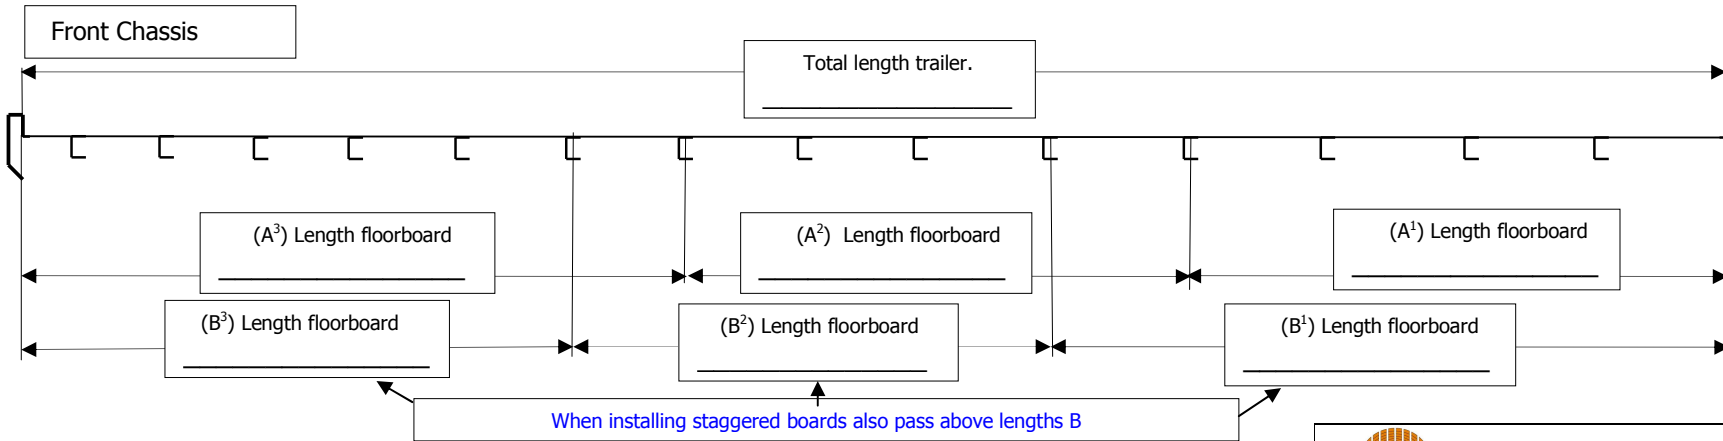

ATC MEASURING FORM TRAILER FLOORS

ATC Houthandel B.V.
 Bedrijvenpark Twente
 133
 7602 KE Almelo
 Nederland
 Tel. +31 546 549 700
 Fax. +31 546 549 705
 E-Mail: info@atcbv.com
 Internet: www.atcbv.com

Note:
 You must indicate the necessary clearance!
 The floor is supplied in the dimensions that you specify!

 ATC	
Company name	
Contact person	
Your order number	
Type of wood	
Number of floors	
Open/closed application	
Profile	<input type="checkbox"/> Half lap <input type="checkbox"/> Omega, profile width mm <input type="checkbox"/> Tongue and groove
Other comments	